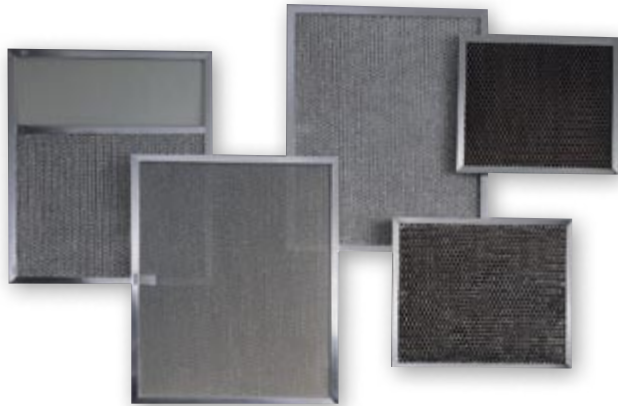

Retail Replacement Filter Packs

The most popular and commonly used filters are available in consumer-friendly packs. Broan filters are made from the highest quality materials to provide the longest life possible and keep your range hood operating at peak performance. Broan also provides replacement filters for many other brands.

MODEL	DESCRIPTION	TYPE	FITS SERIES
BPSF30	Non-Ducted Filter Set (qty 2) for 30" Allure	Clean Sense™ Charcoal w/ Indicator	QS1, QS2, QS3
BPSF36	Non-Ducted Filter Set (qty 2) for 36" Allure	Clean Sense™ Charcoal w/ Indicator	QS1, QS2, QS3
BPSF42	Non-Ducted Filter Set (qty 2) for 42" Allure	Clean Sense™ Charcoal w/ Indicator	QS1, QS2, QS3
BPS1FA30	Ducted Filter Set (qty 2) for 30" Allure I	Aluminum	QS1
BPS1FA36	Ducted Filter Set (qty 2) for 36" Allure I	Aluminum	QS1
BPS2FA30	Ducted Filter Set (qty 2) for 30" Allure II	Aluminum	QS2
BPS2FA36	Ducted Filter Set (qty 2) for 36" Allure II	Aluminum	QS2
BPS3FA30	Ducted Filter Set (qty 2) for 30" Allure III	Aluminum	QS3
BPS3FA36	Ducted Filter Set (qty 2) for 36" Allure III	Aluminum	QS3
BPQTF	Non-Ducted Filter	Charcoal	QT20000
BPQTAf	Ducted Filter	Aluminum	QT20000
88F	Non-Ducted Filter	Charcoal	88000
76F	Non-Ducted Filter	Charcoal	76000, 75000
41F	Non-Ducted Filter	Charcoal	11000, 41000, F40000, 46000
BP29	Ducted Filter	Aluminum	11000, 40000, F40000, 42000, 46000, 52000
BP58	Non-Ducted Replacement Pack (qty 3)	Charcoal pad	43000
BP57	Ducted Filter with Charcoal Pad	Aluminum with Light Lens	43000
RBF30	Baffle Filter Kit for 30" Broan Elite Hood	Stainless Steel	64000
RBF36	Baffle Filter Kit for 36" Broan Elite Hood	Stainless Steel	64000
RBF42	Baffle Filter Kit for 42" Broan Elite Hood	Stainless Steel	64000
RBF48	Baffle Filter Kit for 48" Broan Elite Hood	Stainless Steel	64000
FILTEREB40	Non-Ducted Filter, Broan Elite	Charcoal	RM50000, RMP17004
FILTER SQUARE	Non-Ducted Filter, Broan Elite	Charcoal	RM51000, RM52000
ROUND FILTER	Non-Ducted Filter, Broan Elite	Charcoal	61000